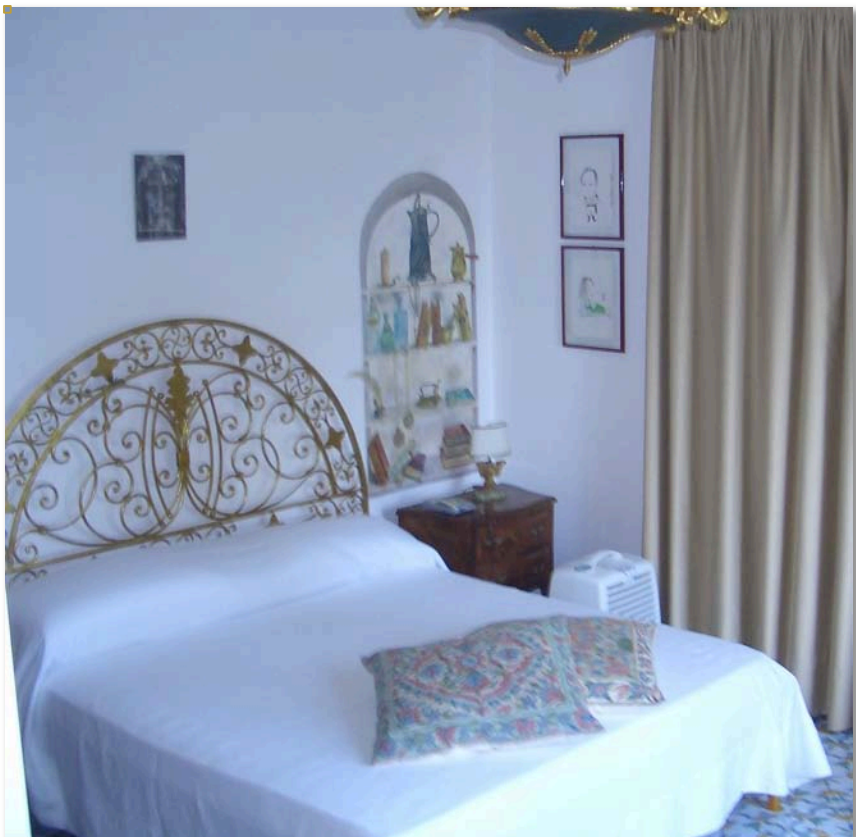

Capri – Villa Etrusca

The access to the first unit is through the main entrance, which leads to a charming and warm living room with two sofas and a fire place; right ahead there is a terrace with a wrought-iron table and chairs for dinners lightened up by the Caprese moon ...

Capri – Villa Etrusca

From the living we enter to the first double bedroom with a fascinating bathroom decorated in marble and mosaics.

Capri – Villa Etrusca

On this floor, a well equipped kitchen with big windows overlooking the sea and hand painted maiolics with capri drawings.

A marble stairway leads to the second bedroom with sea view, frescos on the walls and private bathroom.

Capri – Villa Etrusca

Going down we enter to another independent unit, composed of a double bedroom with little living area, bathroom and small cook hob useful to prepare coffee or a nice cup of tea to drink in the terrace.
Back to the main entrance, following the steps, a single independent bedroom with bathroom ideal for staff.