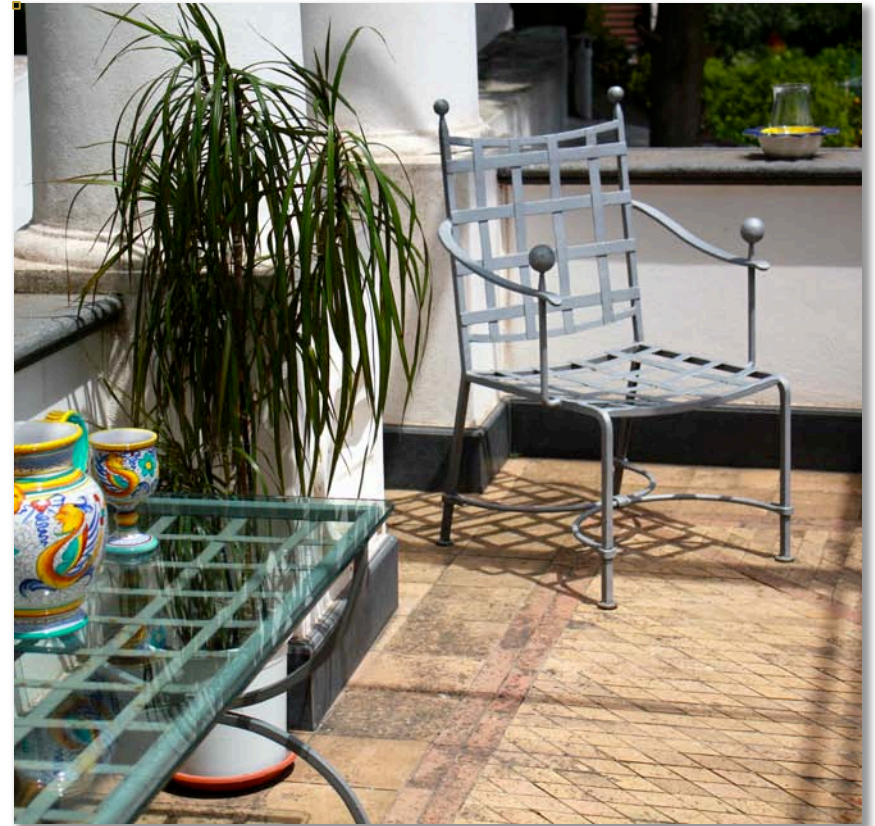

Capri – Villa Etrusca

Capri – Villa Etrusca

This precious historical house was built by Edwin Cerio in 1920, along with the street that lead to Marina Piccola's bay.

At that time the owner, Mr. Mario Astarita, was a collector and a lover of the ancient Greece earthenware that gave and still give to this villa a magical and sophisticated atmosphere.

Capri – Villa Etrusca

The access to the first unit is through the main entrance, which leads to a charming and warm living room with two sofas and a fire place; right ahead there is a terrace with a wrought-iron table and chairs for dinners lightened up by the Caprese moon ...

Capri – Villa Etrusca

Some steps away a first terrace and then one more. Here, in the shadows of the pine trees, everyone can enjoy the same peacefulness and quiet so loved by his ancient owner.

From the last terrace there is another access that reach the pedestrian street that connect the villa in five minutes walk to the amazing beaches of Marina Piccola or, going the way up, to the famous Piazzetta of Capri.