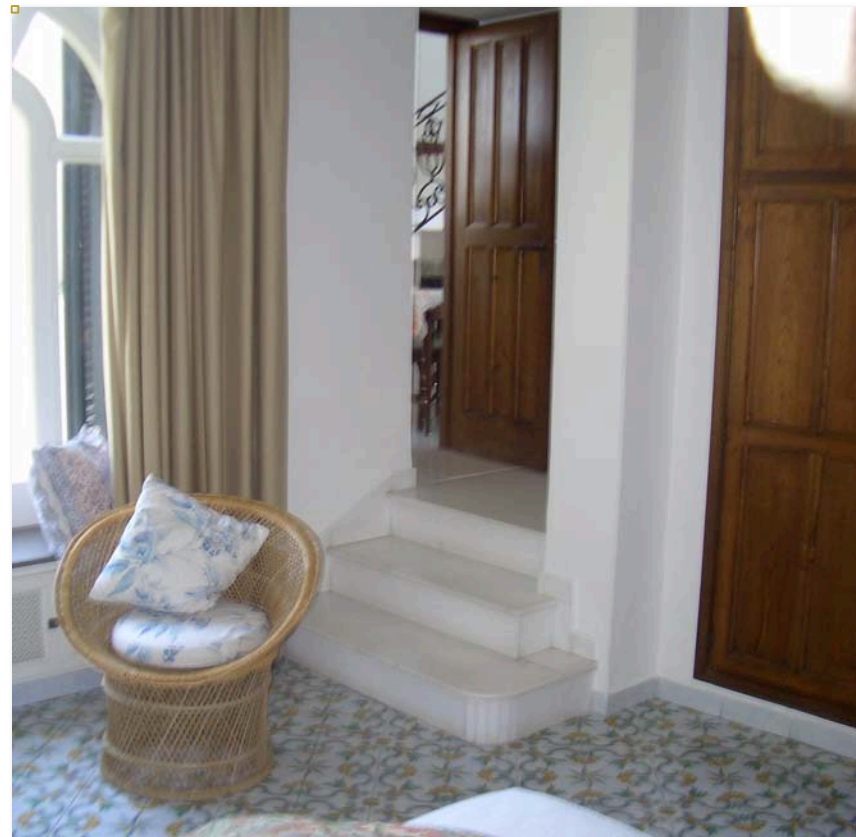

Capri – Villa Etrusca

The access to the first unit is through the main entrance, which leads to a charming and warm living room with two sofas and a fire place; right ahead there is a terrace with a wrought-iron table and chairs for dinners lightened up by the Caprese moon ...

Capri – Villa Etrusca

From the living we enter to the first double bedroom with a fascinating bathroom decorated in marble and mosaics.

Capri – Villa Etrusca

On this floor, a well equipped kitchen with big windows overlooking the sea and hand painted maiolics with capri drawings.

A marble stairway leads to the second bedroom with sea view, frescos on the walls and private bathroom.

Capri – Villa Etrusca

Going down we enter to another independent unit, composed of a double bedroom with little living area, bathroom and small cook hob useful to prepare coffee or a nice cup of tea to drink in the terrace.
Back to the main entrance, following the steps, a single independent bedroom with bathroom ideal for staff.